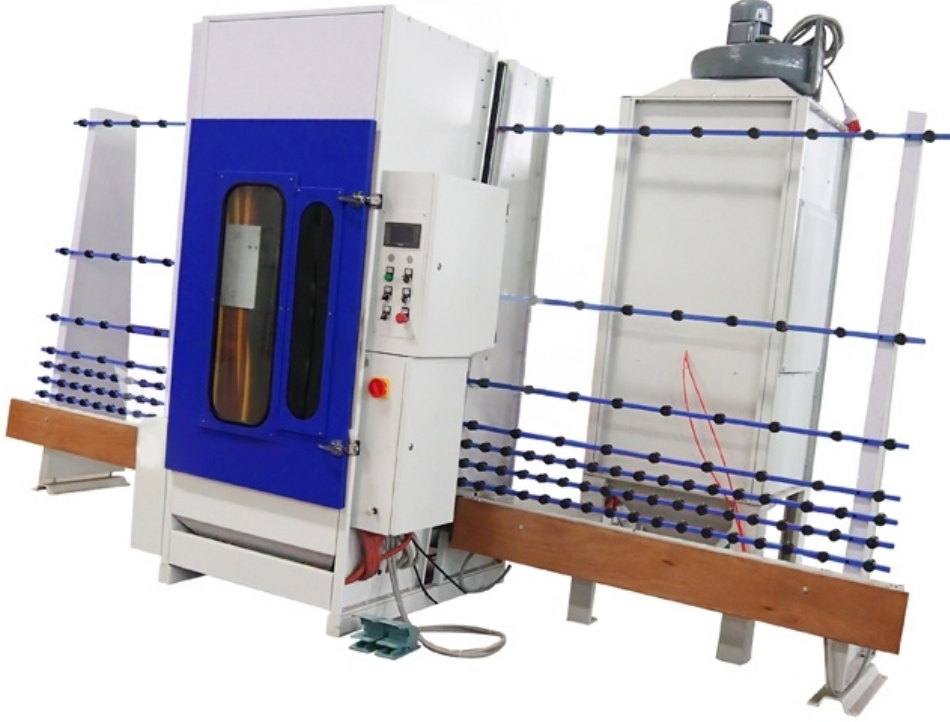

AUTOMATIC GLASS SANDBLASTING MACHINE YH3000P (2.0M)

The machine has both automatic and manual functions. It is equipped with 3 automatic spray guns and 1 manual spray gun. The nozzle of the spray gun is made of special materials to increase the service life of the nozzle. The blasting speed: 10-15m²/h.

Height:2.0m	
	2000X3000mm
	78.7"X118"
	3.5
	7400X1500X2780
	291"X59"X109"
	1,000
	2,200